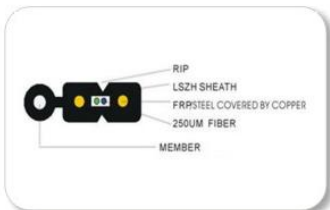

Fiber to the home

SC/APC-A Fast Connector

SC/UPC-B Fast Connector

SC/APC-C Fast Connector

SC/APC-D Fast Connector

SC/UPC-E Fast Connector

SC/UPC-F Fast Connector

SC-SC Indoor Drop Patch cord

SC-SC Outdoor Drop Patch cord

Fiber Optic Cleaver

Fiber-Optic-Stripper

Optical-Cable-Stripper

Indoor Drop Cable

Outdoor Drop Cable

Testing

Workshop